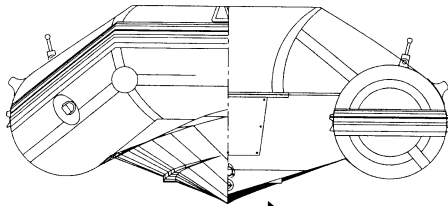

ACHILLES LOGO
ACHILLES "A" LOGO - C493
ACHILLES WAVE LOGO - C492

SEAT PARTS
ALUMINUM SEAT - AST330
SEAT CHANNEL PATCH - DC412PG
SEAT PLASTIC CHANNELS - EA003

TOWING D-RINGS
35MM - C414GY

FABRIC HB HANDLES - C432GY
PORT OR C432GY STBD

HB DOUBLE RUBSTRAKE
GRAY / WHITE - VEF090WH

AIR VALVE PARTS
COMPLETE - C342GY
VALVE CAP - C349GY
CAP DIAPHRAM - C348
VALVE FLAPPER - C3421
VALVE STRAP - C343N
O-RING - C344
VALVE BASE - C333
BASE RING - C345GY

OARS & OARLOCK PARTS
OARS - DC632
OARLOCK - DC4124GY
SCREW CAPS - DC393
PIN & RIVET SET - COM165
OAR HOLDER - DC4123GY

HELMSMAN GRIP - C422GY

INSIDE OAR STRAP - C4128PG

LIFT CARRY HANDLE - C425GY

TRANSOM PARTS
TRANSOM TOP EDGE PROTECTOR - SC653
EYE BOLT, 2 PIECE FOR HB'S - ACH10
INSIDE TRANSOM PLATE - SC621
OUTSIDE TRANSOM PLATE - SC3102
HB SPLASH GUARD BRACKETS - WH001
HB SPLASH GUARD - TR001

OTHER PARTS
REPAIR KIT - C210PG
FOOT PUMP BRAVO 8 - BR8
(OPTIONAL)
UNDER SEAT STOWAGE BAG W/POCKETS -
USSTBAG
PRESSURE GAUGE - E132

SELF-BAILER PARTS
CEREDI DRAIN VALVE (INCLUDES PLUG) - C447
CEREDI PLUG ONLY - CEREDI
INNER HULL DRAIN - C442

HB-280DX

2023

LINE DRAWING & PARTS LIST